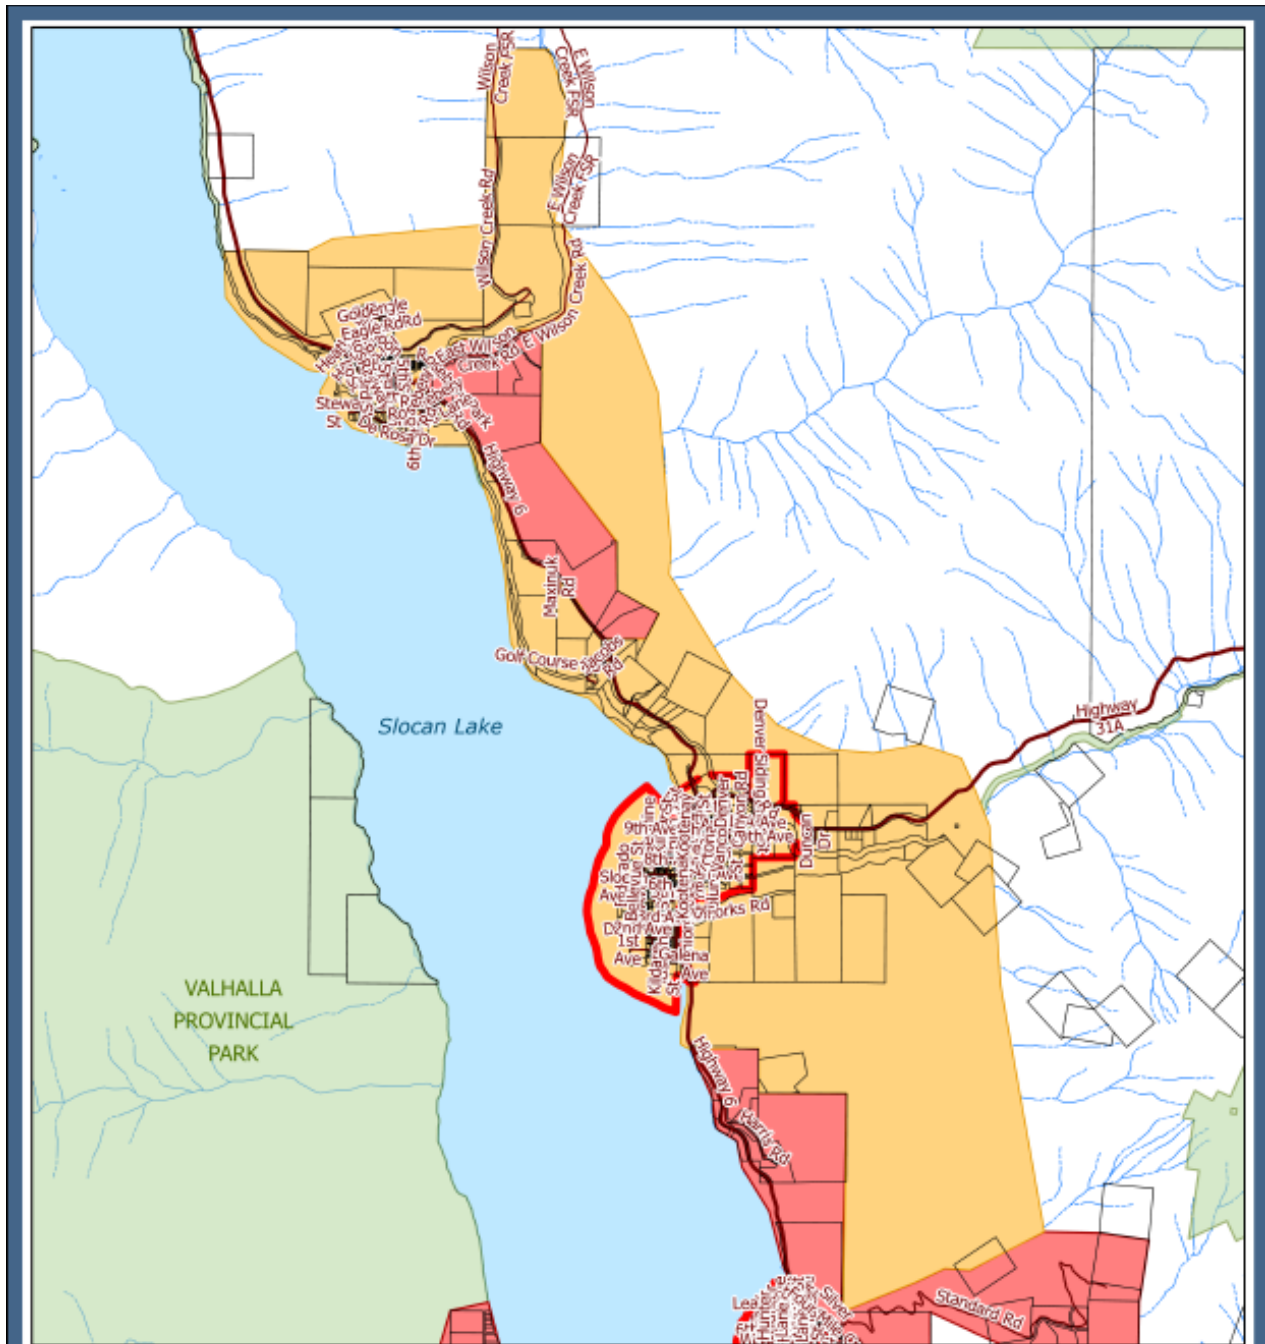

### Wilson Creek Wildfire Evacuation Alert

- Evacuation Alert
- Highway
- Road
- Civic Address
- Legal Parcels
- Parks and Rec.
- Muncie Boundary

Date: 7/25/2024

Map Scale: 1:12,282

The mapping information shown are approximate representations and should only be used for reference purposes. The Regional District of Central Kootenay is not responsible for any errors or omissions on this map.