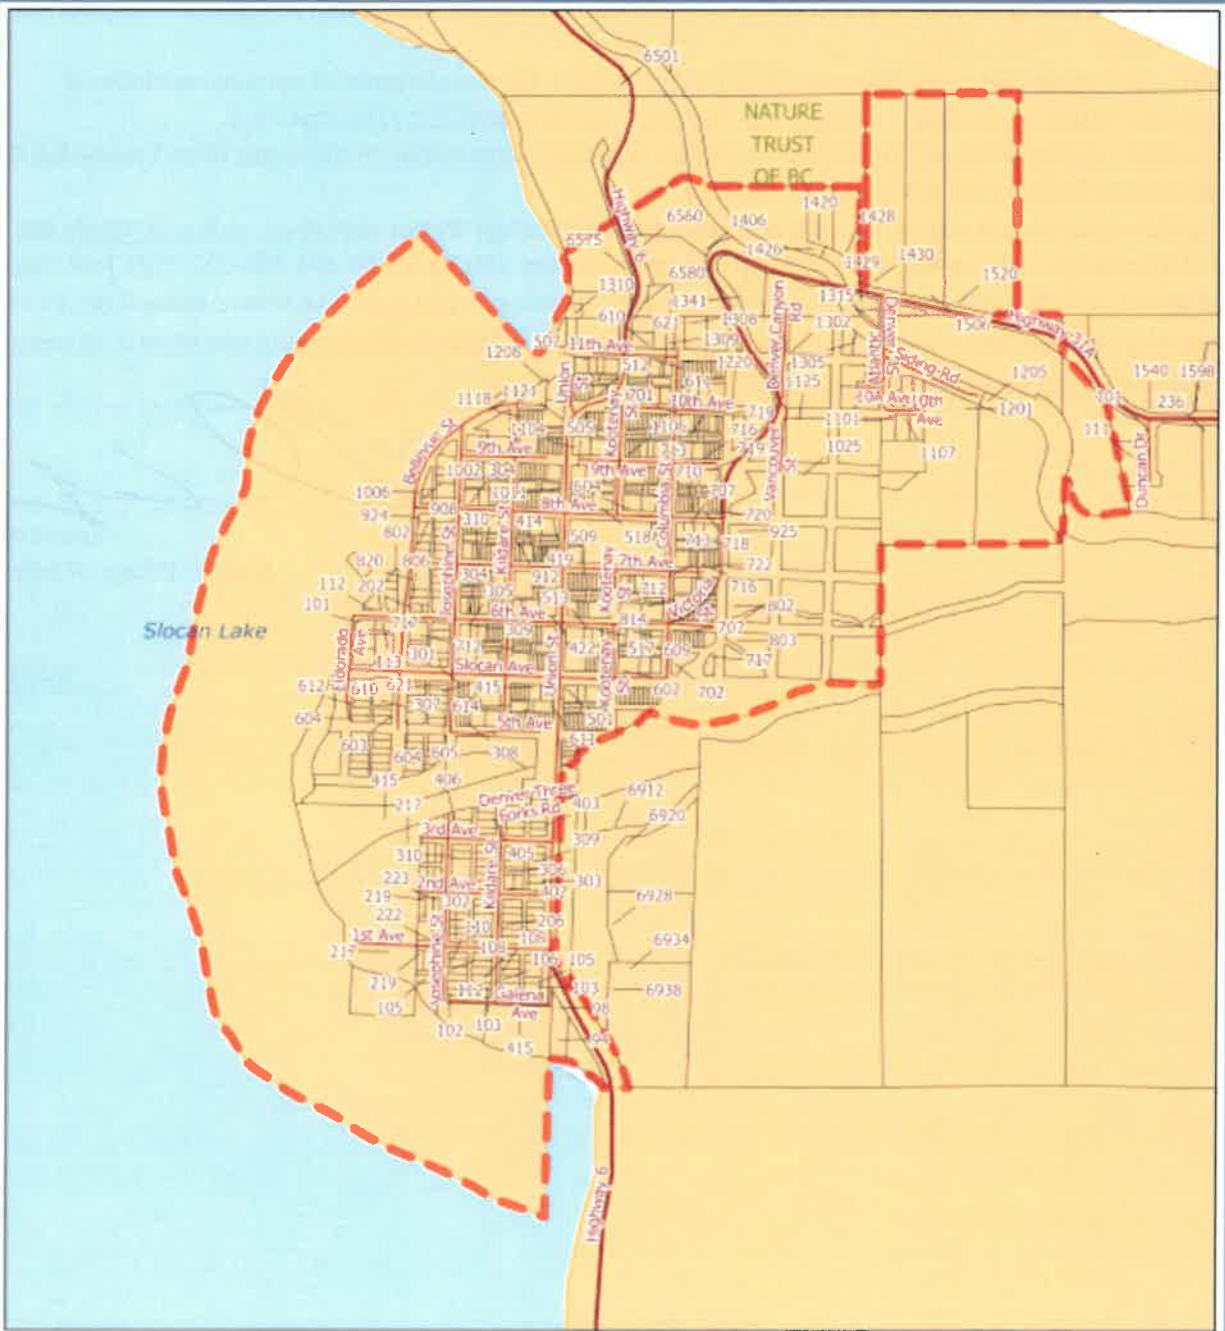

REGIONAL DISTRICT OF
CENTRAL KOOTENAY
EMERGENCY
OPERATIONS CENTRE

EOC Phone: 250-352-7701 or 1-866-522-7701
Current Emergency Information

rdck.ca/EOCinfo

Register to receive emergency notifications:
rdck.ca/notifications

To report a flood, landslide, spill or other hazards:
1-800-663-3456

Wilson Creek Wildfire Evacuation Alert

- Evacuation Alert
- Highway
- Road
- Civic Address
- Legal Parcels
- Parks and Rec.
- Muncie Boundary

Date: 7/25/2024

Map Scale: 1:12,282

The mapping information shown are approximate representations and should only be used for reference purposes. The Regional District of Central Kootenay is not responsible for any errors or omissions on this map.